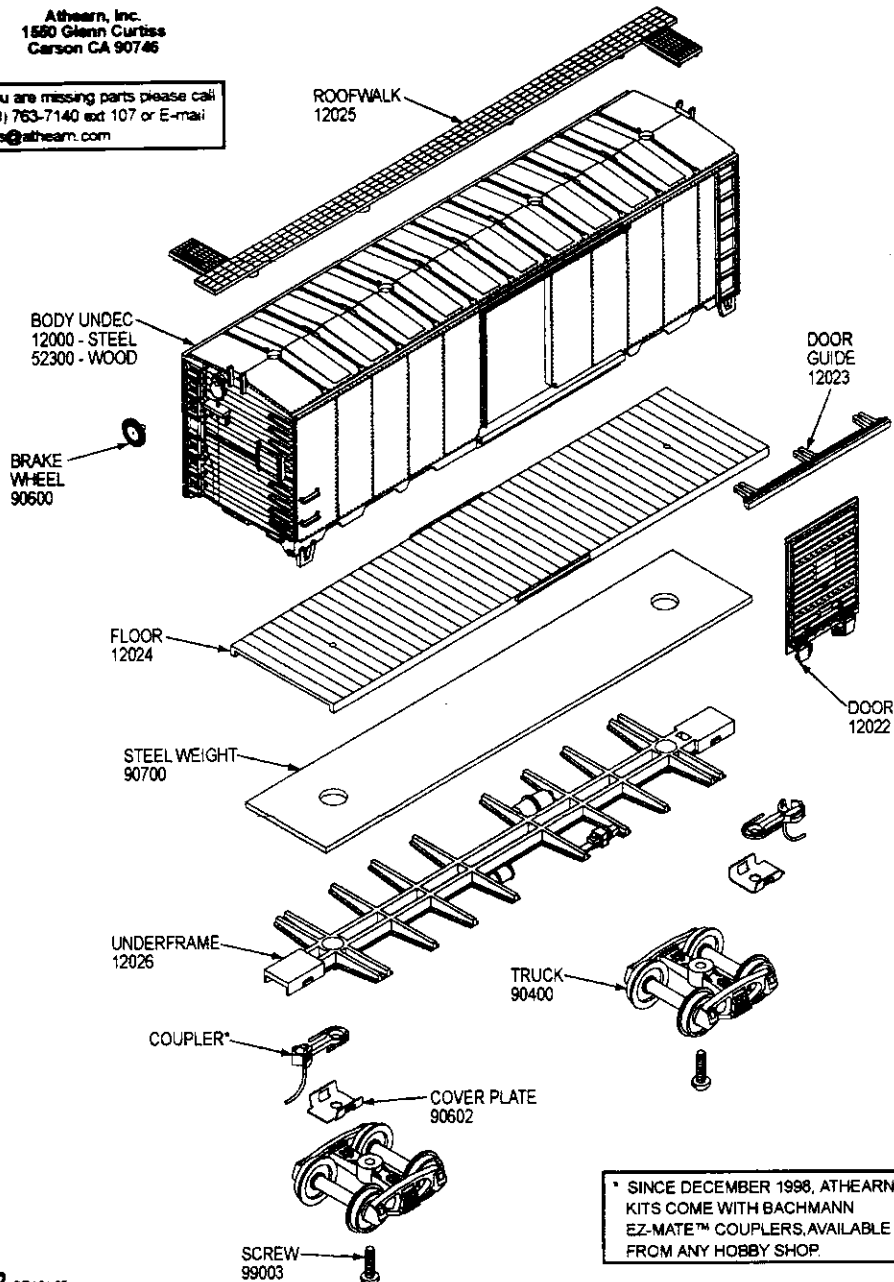

www.athearn.com

Athearn, Inc.
1580 Glenn Curtiss
Carson CA 90746

STEEL & WOOD 40' BOX CARS

If you are missing parts please call
(310) 763-7140 ext 107 or E-mail
parts@athearn.com

* SINCE DECEMBER 1998, ATHEARN KITS COME WITH BACHMANN EZ-MATE™ COUPLERS, AVAILABLE FROM ANY HOBBY SHOP.